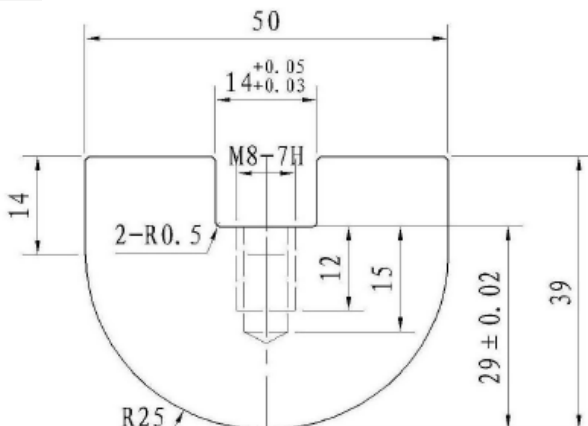

Top Punch LARGE Radius Bar

Length: 835mm

14mm slot

Width: 25mm

Height: 25mm

Radius: 12.5mm

MPN:

TPRB

835

25

25

SL14

R12.5

L

Width: 30mm

Height: 27mm

L

Width: 40mm

Height: 34mm

Radius: 20mm

MPN:

TPRB

835

40

34

SL14

R20

L

Width: 50mm

Height: 39mm

Radius: 25mm

MPN: