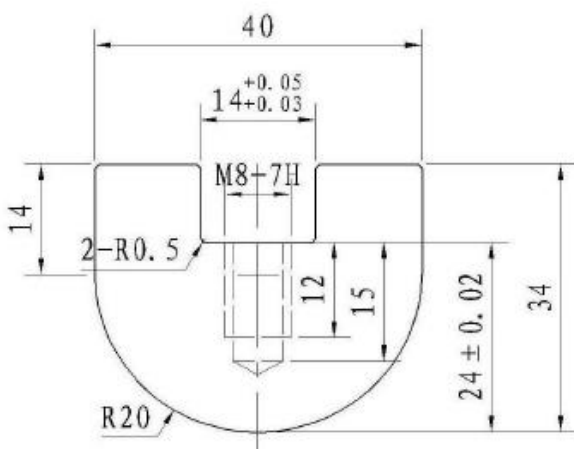

Top Punch LARGE Radius Bar

Length: 835mm

14mm slot

Width: 25mm

Height: 25mm

Radius: 12.5mm

MPN:

TPRB

835

25

25

SL14

R12.5

L

Width: 30mm

Height: 27mm

L

Width: 40mm

Height: 34mm

Radius: 20mm

MPN:

TPRB

835

40

34

SL14

R20

L

Width: 50mm

Height: 39mm

Radius: 25mm

MPN: