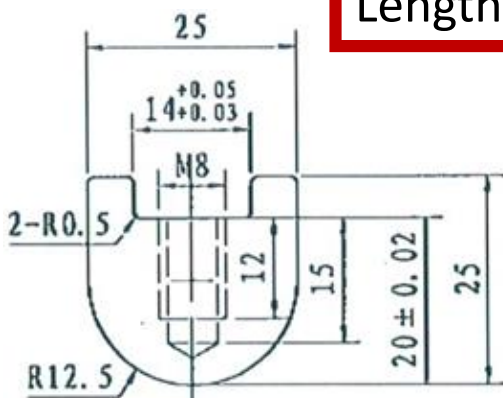

Top Punch LARGE Radius Bar

Length: 835mm

14mm slot

Width: 25mm

Height: 25mm

Radius: 12.5mm

MPN:

TPRB

835

25

25

SL14

R12.5

L

Width: 30mm

Height: 27mm

L

Width: 40mm

Height: 34mm

Radius: 20mm

MPN:

TPRB

835

40

34

SL14

R20

L

Width: 50mm

Height: 39mm

Radius: 25mm

MPN: