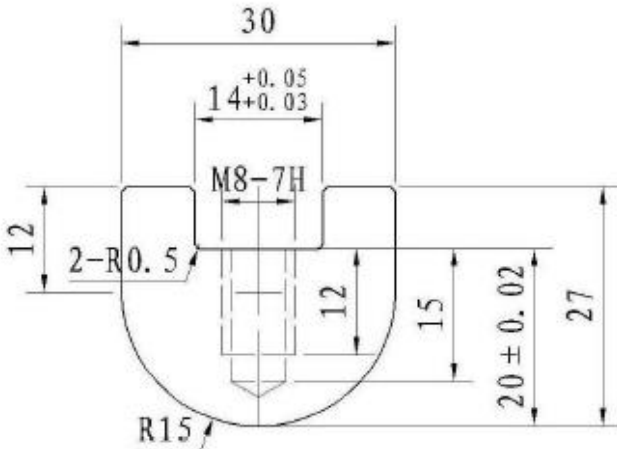

Top Punch LARGE Radius Bar

Length: 835mm

14mm slot

Width: 25mm

Height: 25mm

Radius: 12.5mm

MPN:

TPRB

835

25

25

SL14

R12.5

L

Width: 30mm

Height: 27mm

L

Width: 40mm

Height: 34mm

Radius: 20mm

MPN:

TPRB

835

40

34

SL14

R20

L

Width: 50mm

Height: 39mm

Radius: 25mm

MPN: